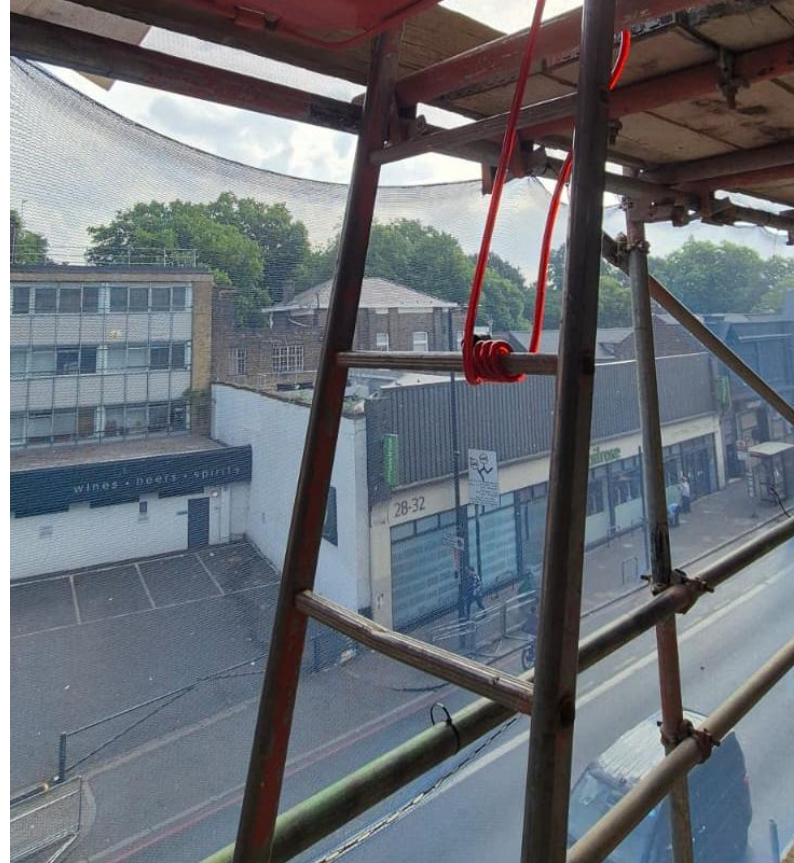

# MCS Preventative measures for the Parade

Heras fencing removed and ranch boarding installed

# MCS Preventative measures for the Parade

Before

## MCS Preventative measures for the Parade

Ladder hatches locked off and boards installed

Walkways boarded off to prevent access around the scaffold